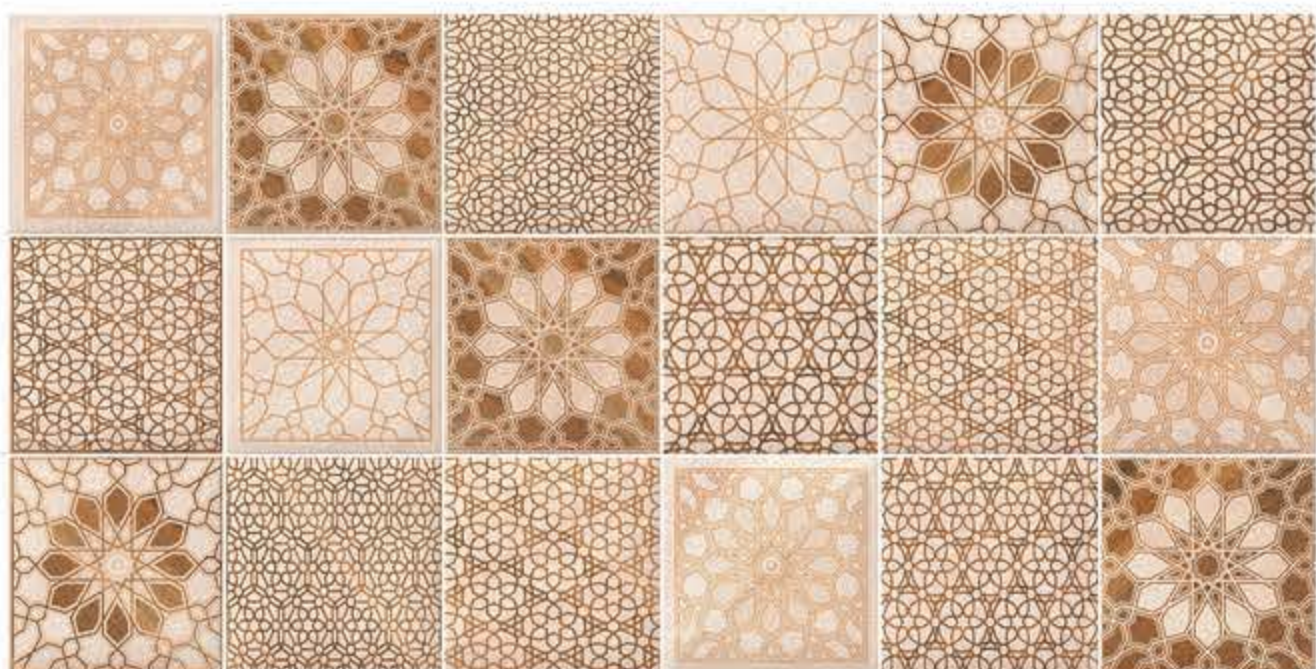

G7

30 x 60 (Pre-cut 10 x 10 cm)

DIFFERENT DESIGNS IN EACH BOX

Enya Cream

G6

30 x 60

DIFFERENT DESIGNS IN EACH BOX

Decor Bergel