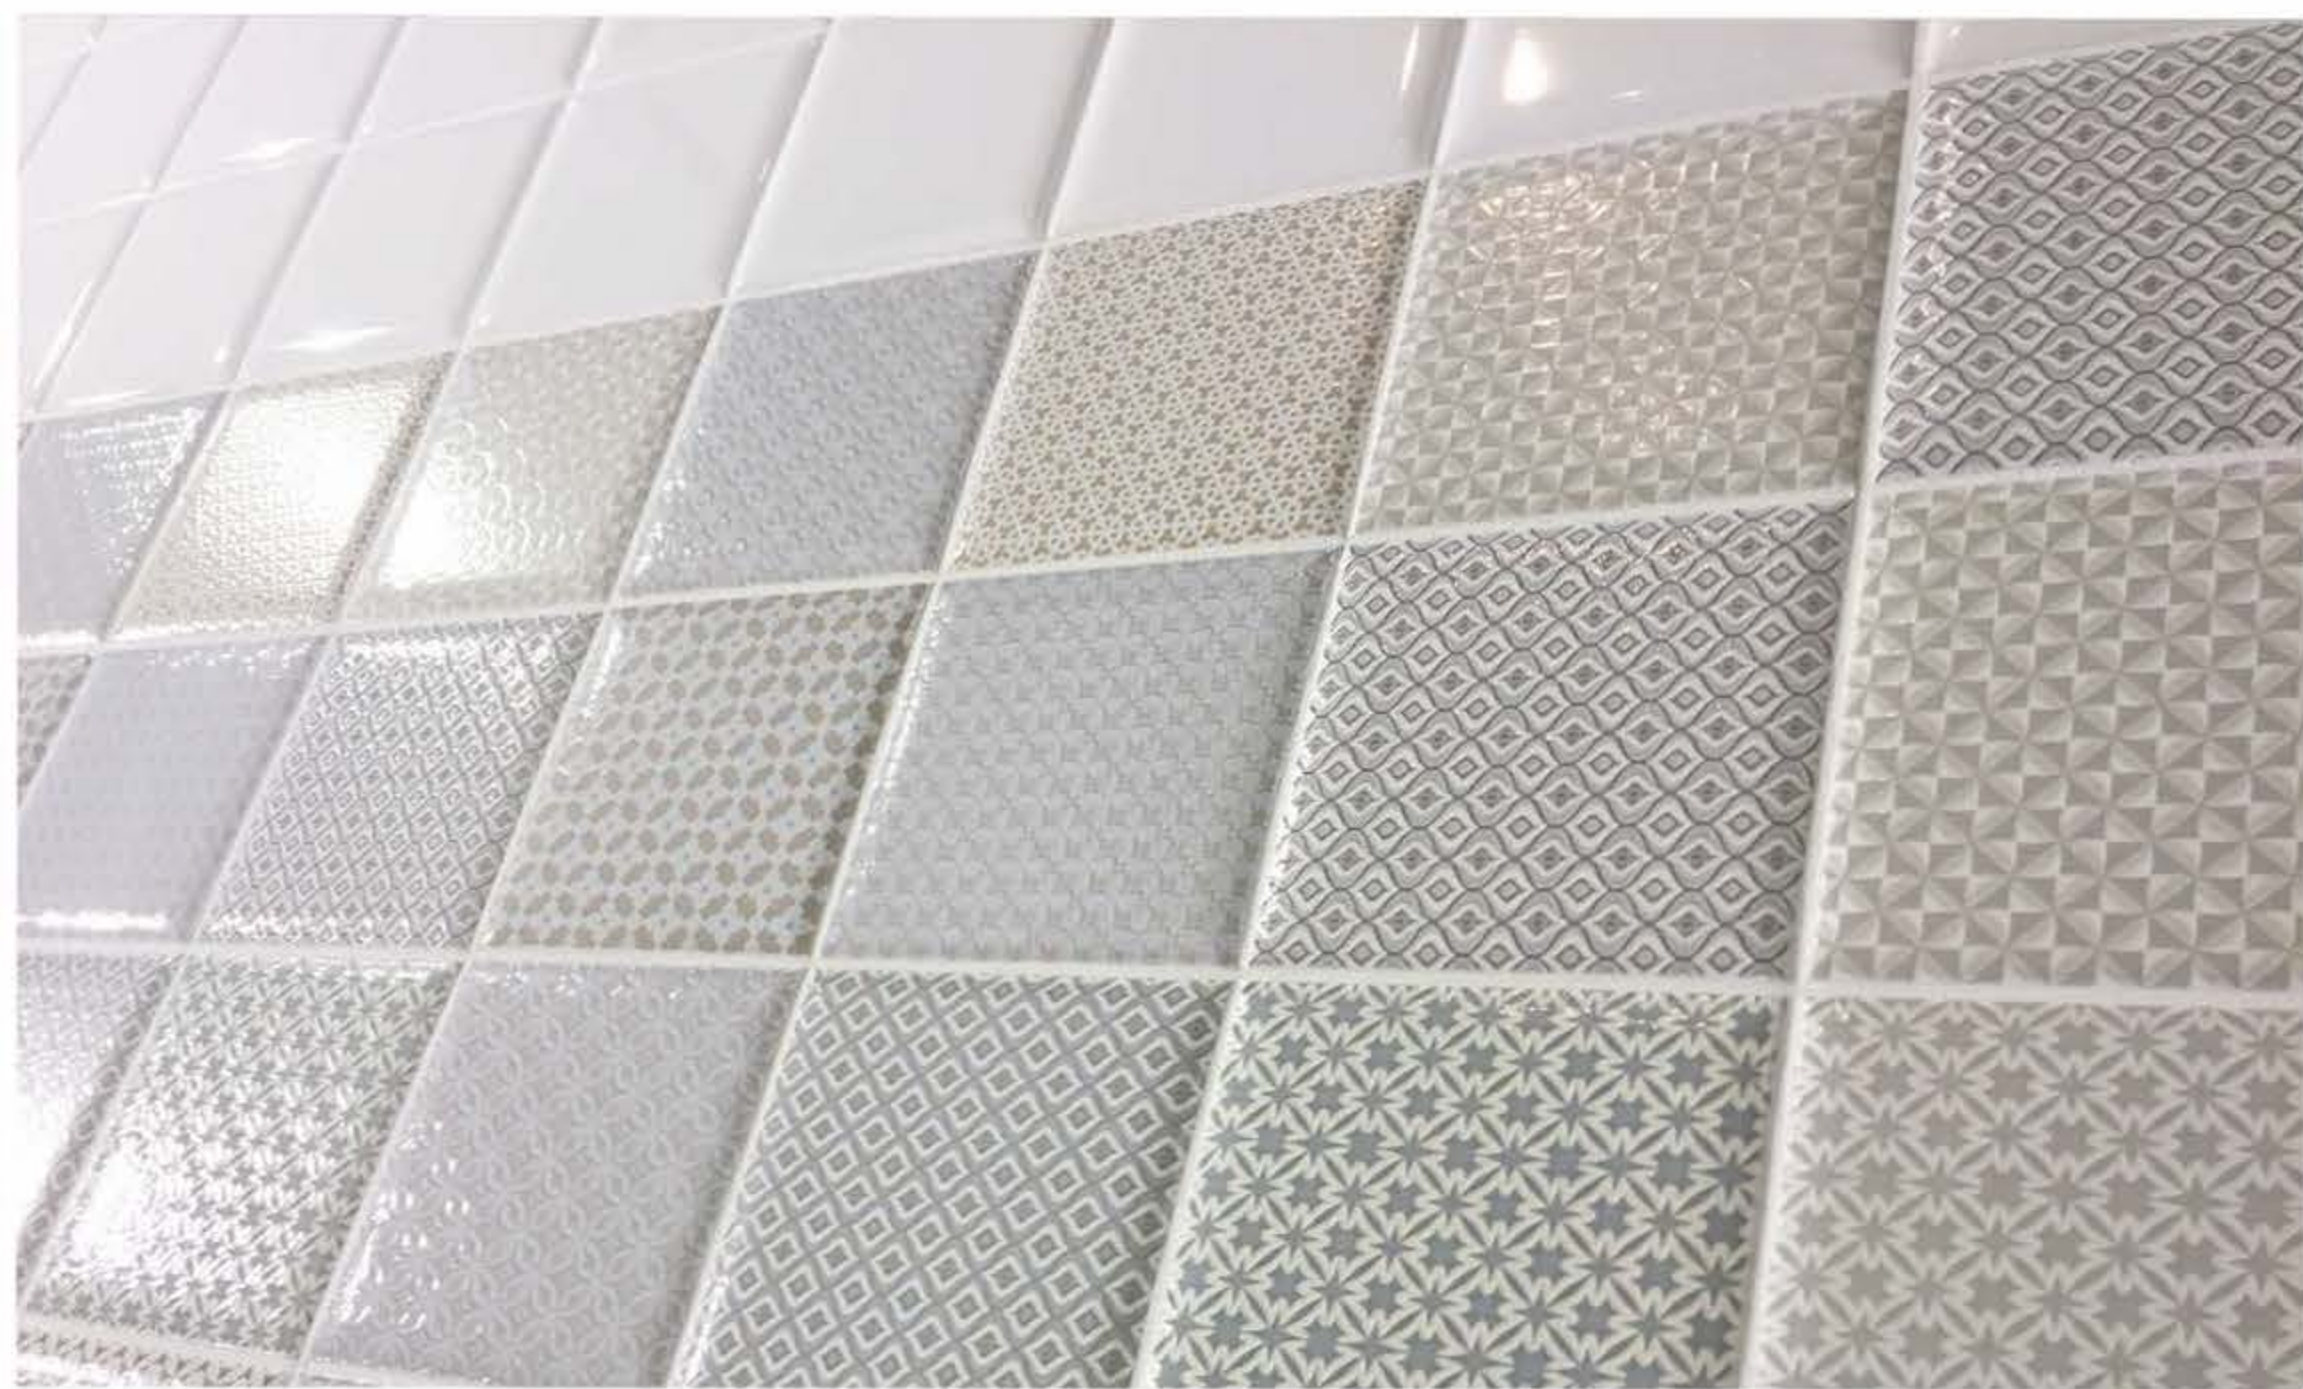

Decor Vera Black G8
30 x 60 cm (Pre-cut 10 x 10 cm)
DIFFERENT DESIGNS IN EACH BOX

Decor Vera Blue G8
30 x 60 cm (Pre-cut 10 x 10 cm)
DIFFERENT DESIGNS IN EACH BOX

30 x 60 CM · PRE-CUT 10 x 10 CM

GLOSSY FINISH

Decor Bubble

D42

30 x 60 cm (Pre-cut 10 x 10 cm)

DIFFERENT DESIGNS IN EACH BOX

Nord

30 x 60 CM · PRE-CUT 10 x 10 CM

GLOSSY FINISH

Nord Cream

G7

30 x 60 (Pre-cut 10 x 10 cm)

DIFFERENT DESIGNS IN EACH BOX

Enya Cream

G6

30 x 60

DIFFERENT DESIGNS IN EACH BOX

Decor Bergel