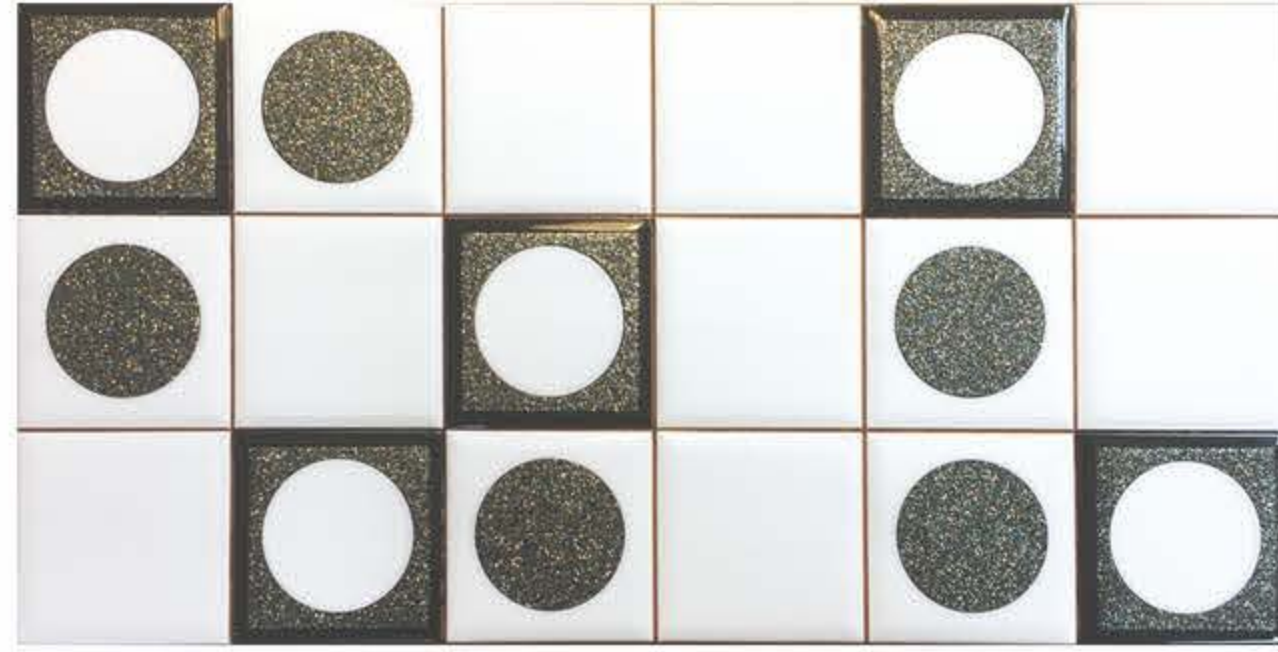

30 x 60 CM · PRE-CUT 10 x 10 CM

GLOSSY FINISH

Decor Bubble

D42

30 x 60 cm (Pre-cut 10 x 10 cm)

DIFFERENT DESIGNS IN EACH BOX