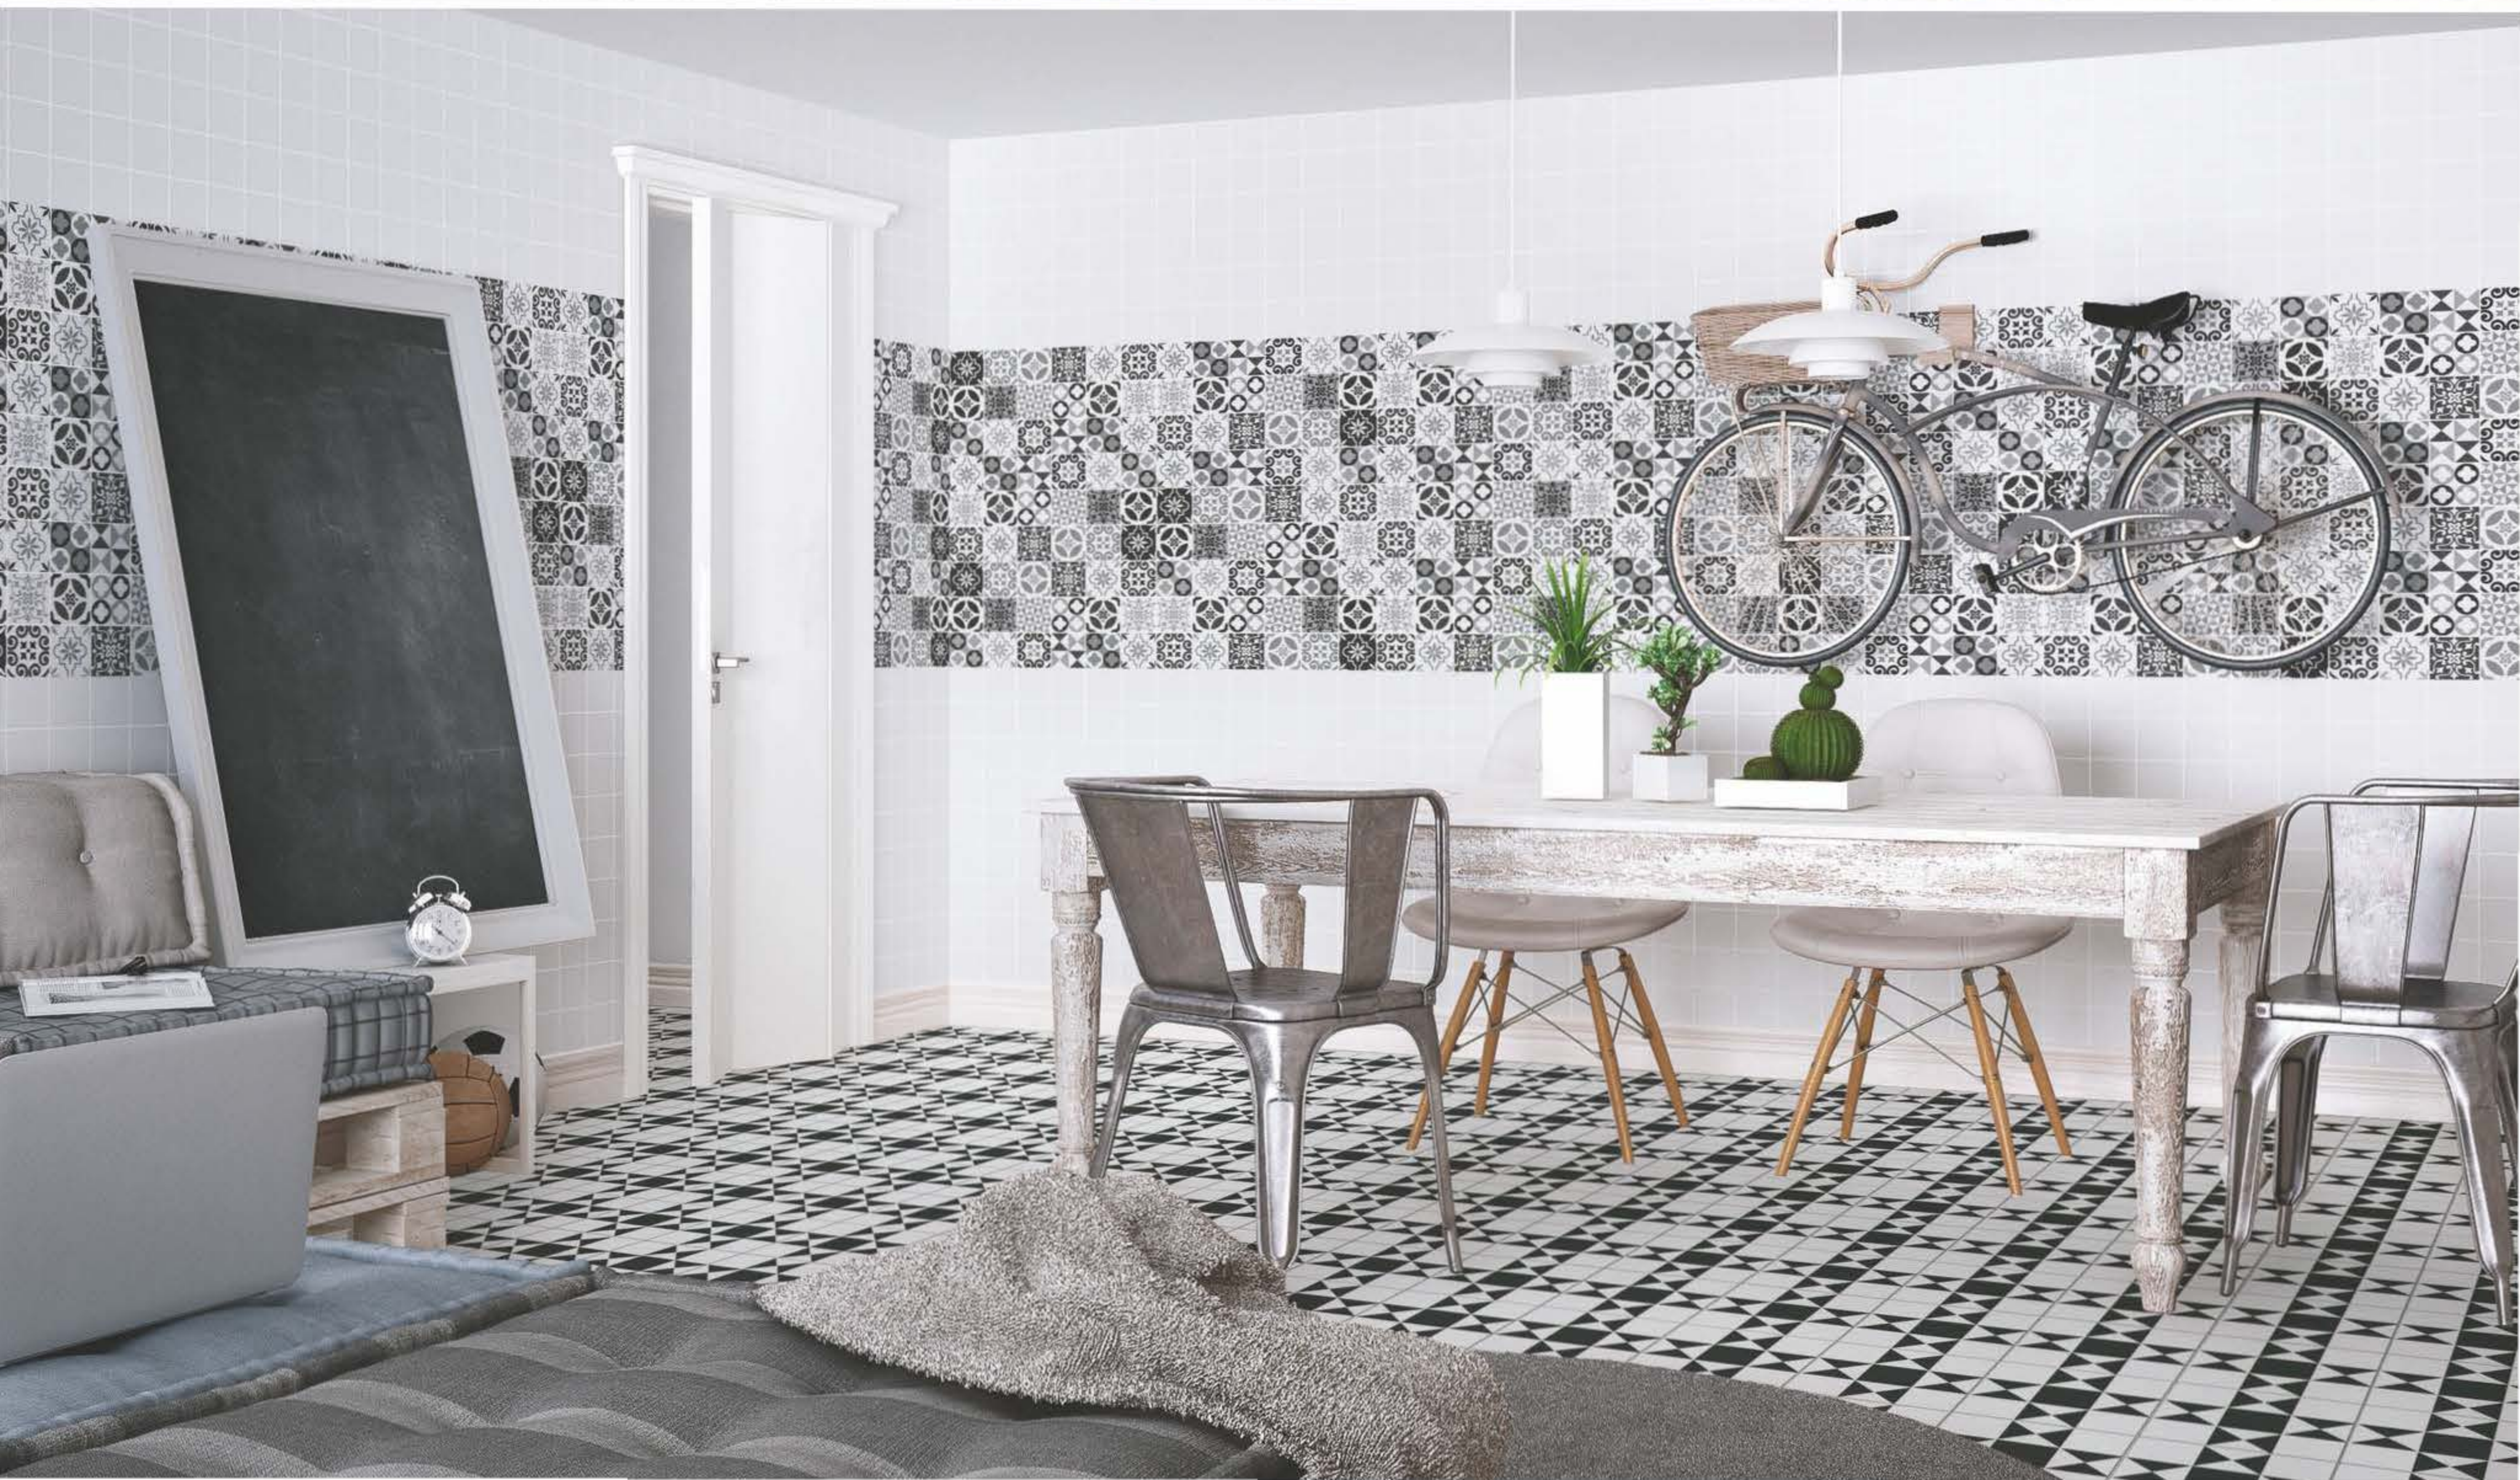

Decor Vera Black G8
30 x 60 cm (Pre-cut 10 x 10 cm)
DIFFERENT DESIGNS IN EACH BOX

Decor Vera Blue G8
30 x 60 cm (Pre-cut 10 x 10 cm)
DIFFERENT DESIGNS IN EACH BOX

30 x 60 CM · PRE-CUT 10 x 10 CM

GLOSSY FINISH

Decor Bubble

D42

30 x 60 cm (Pre-cut 10 x 10 cm)

DIFFERENT DESIGNS IN EACH BOX

Nord

30 x 60 CM · PRE-CUT 10 x 10 CM

GLOSSY FINISH

Nord Cream

G7

30 x 60 (Pre-cut 10 x 10 cm)

DIFFERENT DESIGNS IN EACH BOX

Enya Cream

G6

30 x 60

DIFFERENT DESIGNS IN EACH BOX

Decor Bergel