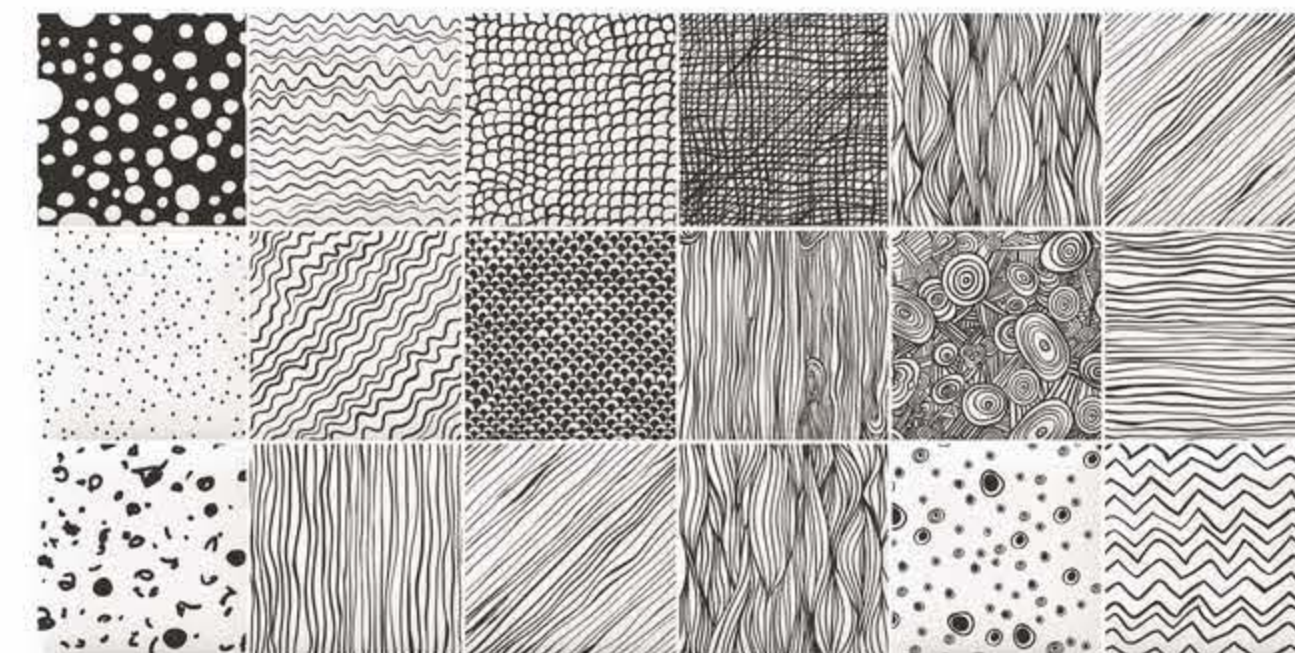

Decor Cairns Blue G8

30 x 60 cm (Pre-cut 10 x 10 cm)

DIFFERENT DESIGNS IN EACH BOX

Decor Perth G8

30 x 60 cm (Pre-cut 10 x 10 cm)

DIFFERENT DESIGNS IN EACH BOX

Decor Africa G8

30 x 60 cm (Pre-cut 10 x 10 cm)