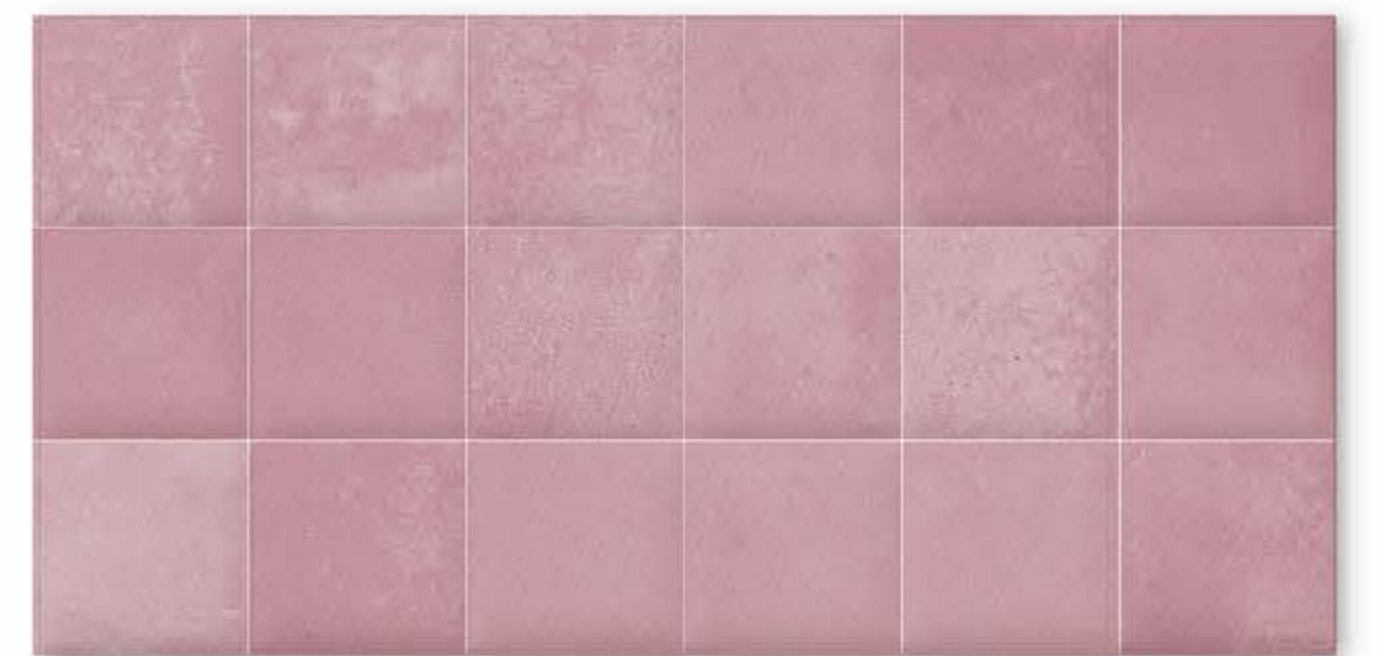

30 x 60 cm

Dorian Cement

G7

30 x 60 cm (Pre-cut 10 x 10 cm)

DIFFERENT DESIGNS IN EACH BOX

Dorian Malva

G7

30 x 60 cm (Pre-cut 10 x 10 cm)