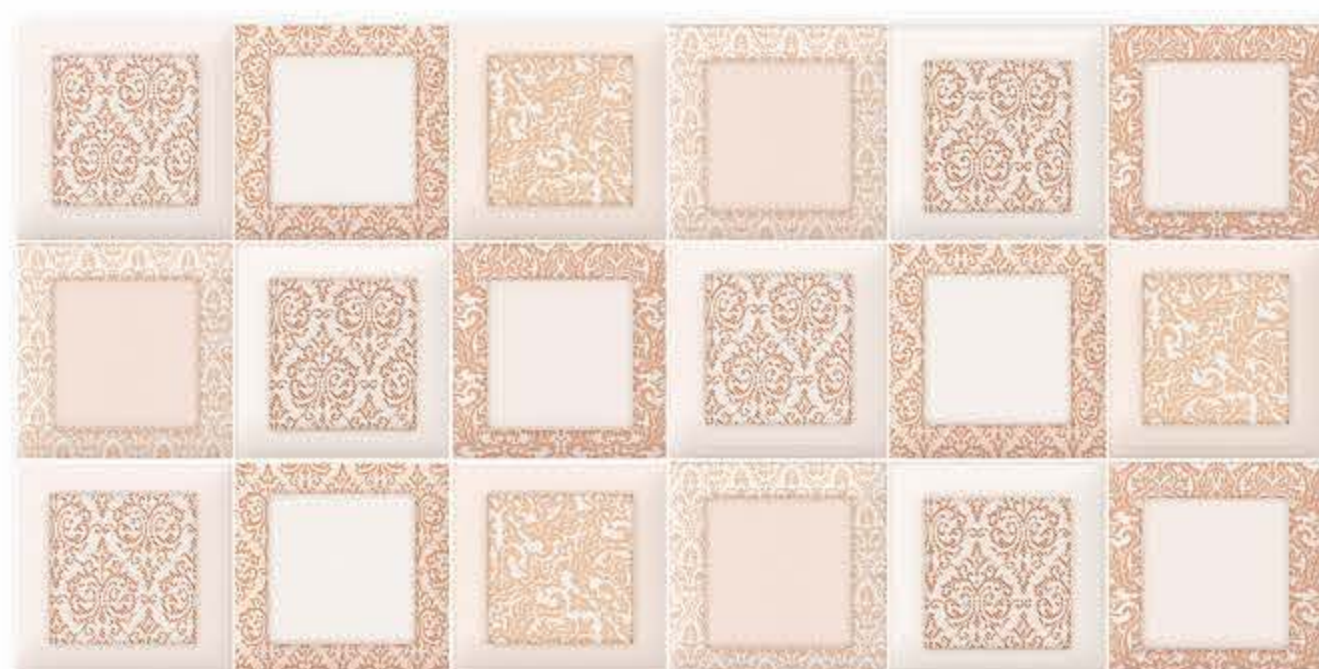

30 x 60 cm

Decor Brest

G8

30 x 60 cm (Pre-cut 10 x 10 cm)

DIFFERENT DESIGNS IN EACH BOX

Decor Irvine

G8

30 x 60 cm (Pre-cut 10 x 10 cm)