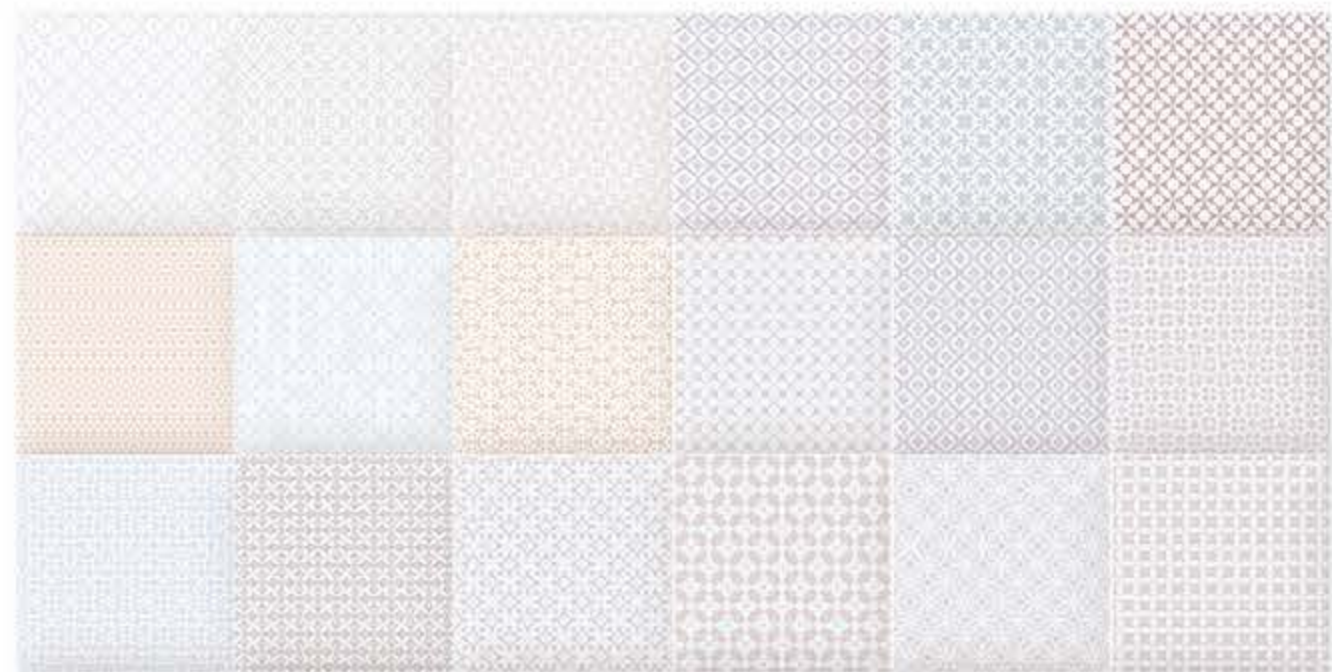

2 x 30 cm

Torelo Royal Beige D27

2 x 30 cm

Arti

Arti G7
30 x 60 cm (Pre-cut 10 x 10 cm)

Modus White G6
30 x 60 cm

Decor Ada G8
30 x 60 cm (Pre-cut 10 x 10 cm)
DIFFERENT DESIGNS IN EACH BOX

Decor Nur G8
30 x 60 cm (Pre-cut 10 x 10 cm)
DIFFERENT DESIGNS IN EACH BOX