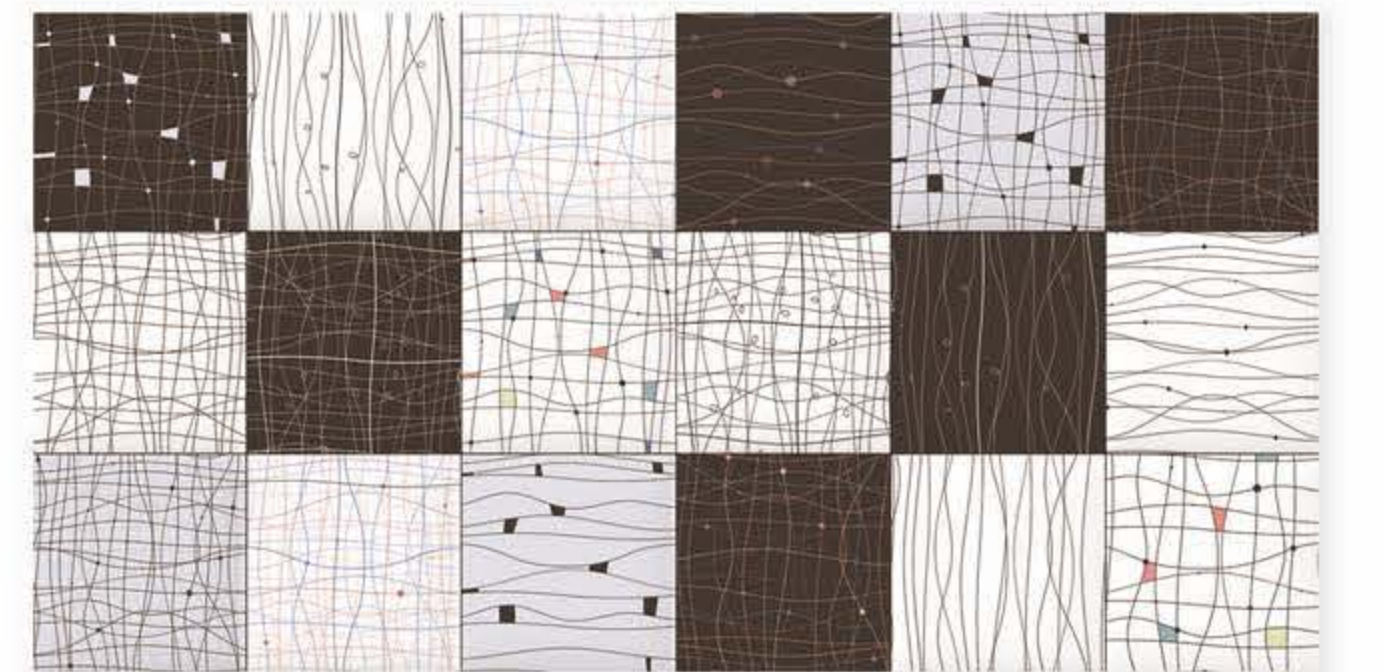

2 x 30 cm

Torelo Royal Beige D27

2 x 30 cm

Arti

Arti G7
30 x 60 cm (Pre-cut 10 x 10 cm)

Modus White G6
30 x 60 cm

Decor Ada G8
30 x 60 cm (Pre-cut 10 x 10 cm)
DIFFERENT DESIGNS IN EACH BOX

Decor Nur G8
30 x 60 cm (Pre-cut 10 x 10 cm)
DIFFERENT DESIGNS IN EACH BOX