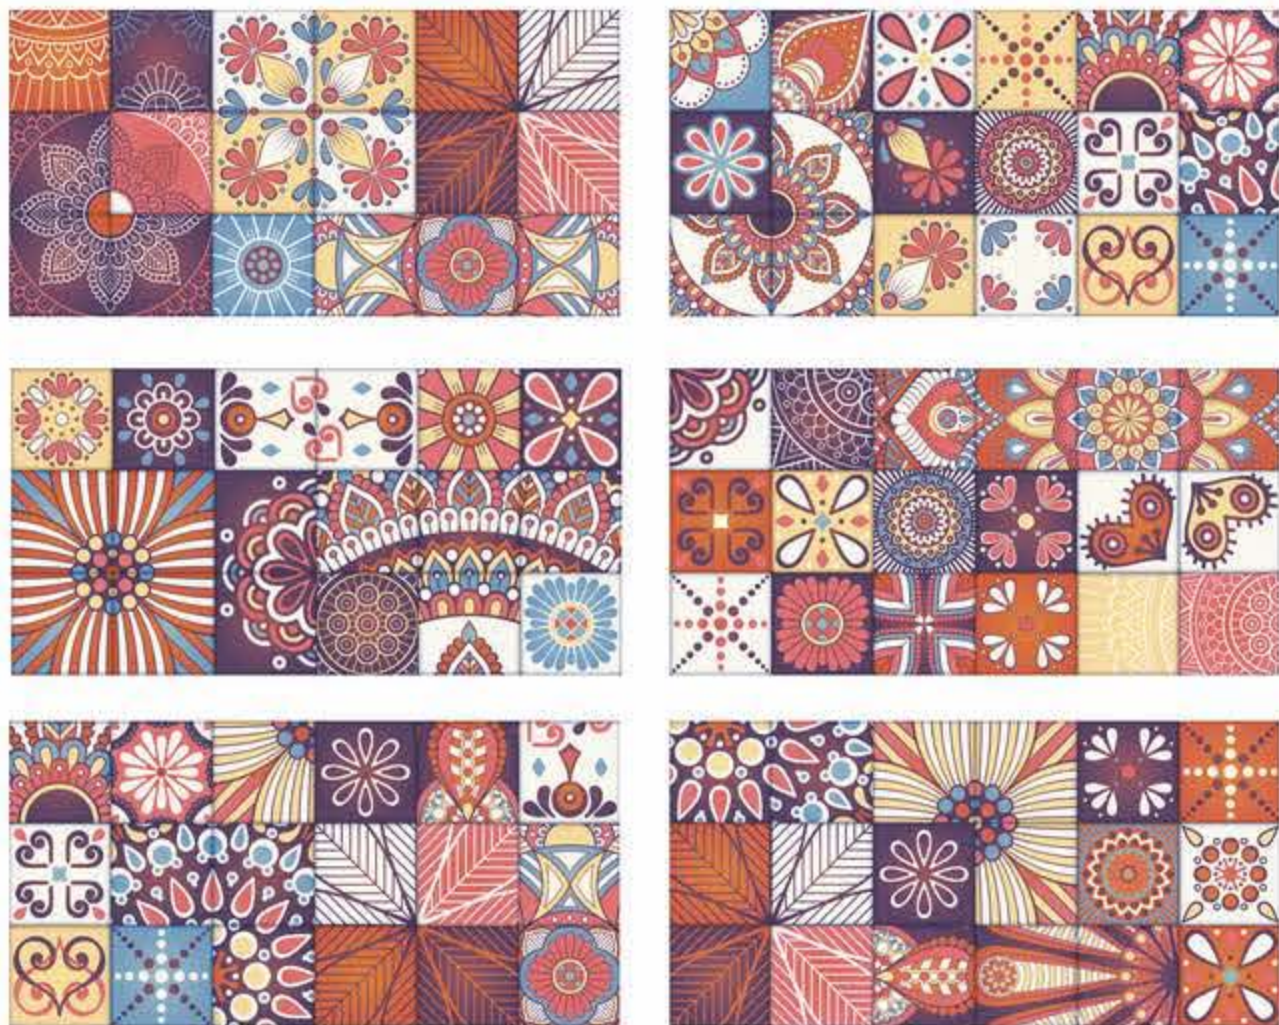

Decor Odense

G8

30 x 60 cm (Pre-cut 10 x 10 cm)

DIFFERENT DESIGNS IN EACH BOX

Torelo Krea White D27

2 x 30 cm