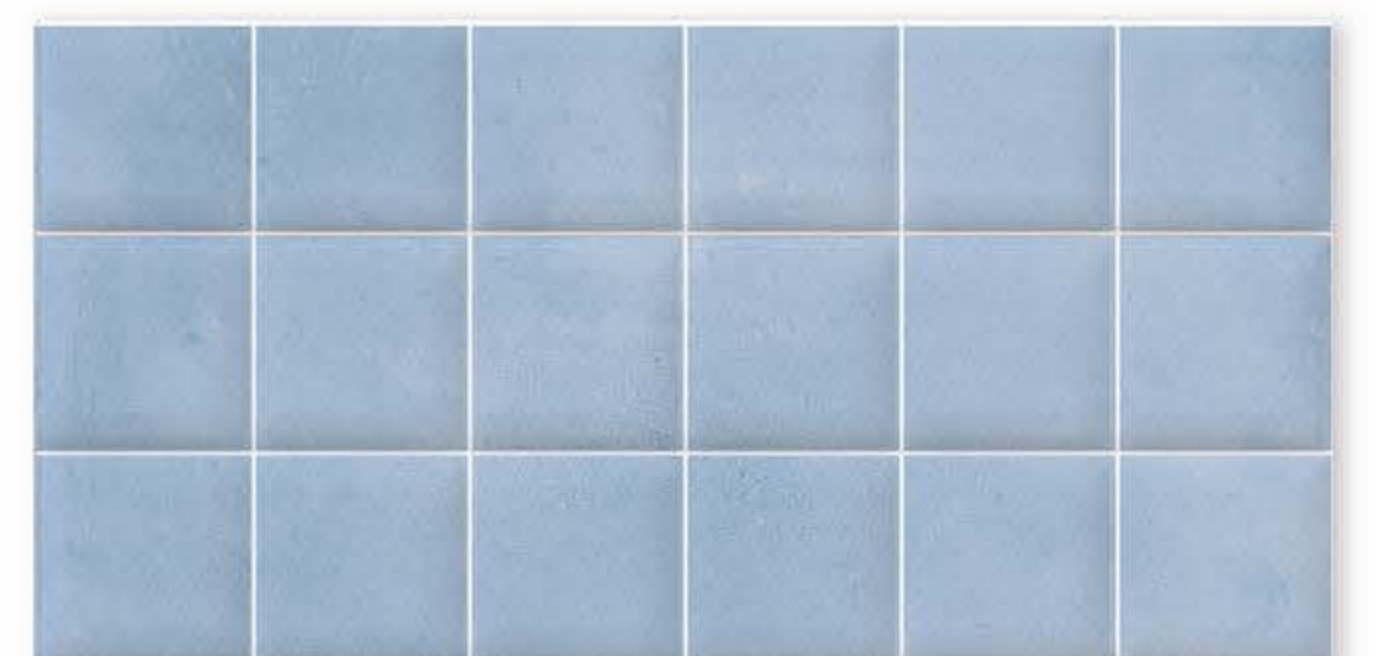

DIFFERENT DESIGNS IN EACH BOX

Dorian Siena

G7

30 x 60 cm (Pre-cut 10 x 10 cm)

DIFFERENT DESIGNS IN EACH BOX

Dorian Aqua

G7

30 x 60 cm (Pre-cut 10 x 10 cm)